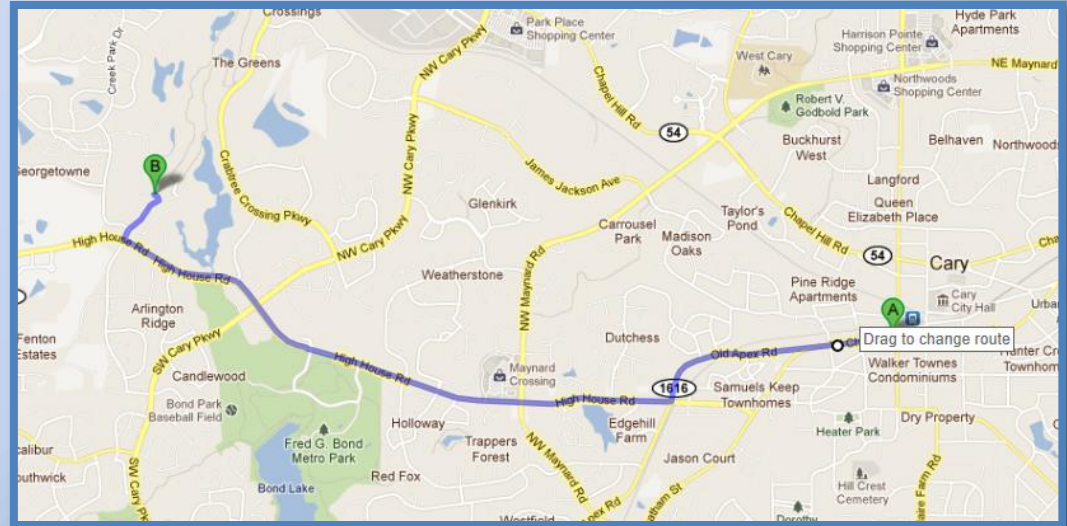

From Downtown Cary

(Approximately 5 miles or 8 minutes)

1. Head West on W. Chatham Street.
2. At the fork, bear RIGHT (R) to continue onto Old Apex Road.
3. In less than a mile, turn RIGHT (R) onto High House Road.
4. In approximately 2.5 miles after you cross over SW Cary Parkway, turn RIGHT (R) onto Prestonwood Parkway.
5. Proceed to the main clubhouse on Prestonwood Parkway

Address:

300 Prestonwood Way
Cary NC 27513

Phone Number: (919) 467.2566