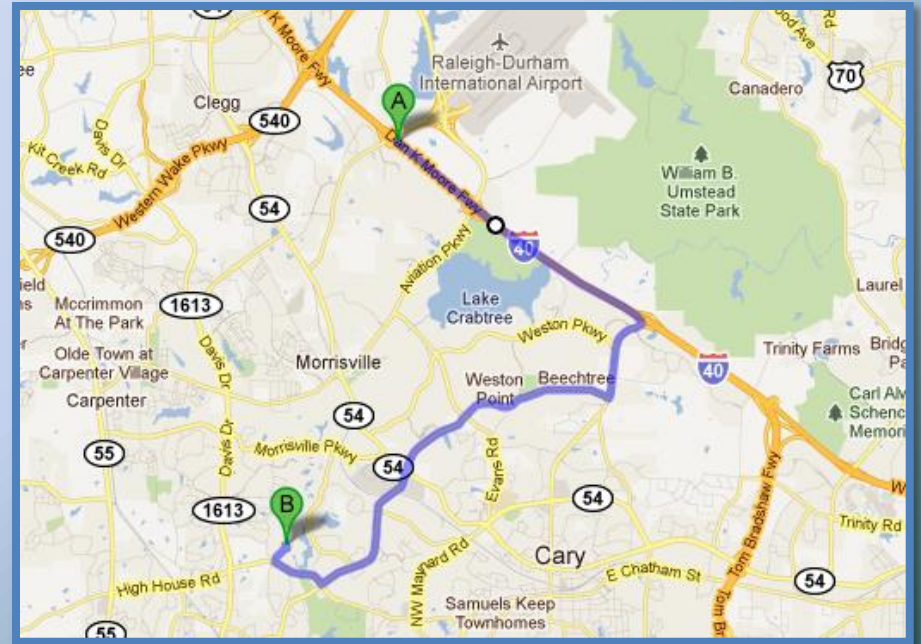

# From RDU Airport

(Approximately 9 miles or 20 minutes)

1. Take I-40 East to Harrison Avenue (Exit 285).
2. From exit ramp, turn **RIGHT (R)** onto N. Harrison Avenue.
3. Go approximately 1 mile and turn **RIGHT (R)** onto NW Cary Parkway.
4. Follow NW Cary Parkway approx. 4.4. miles and turn **RIGHT (R)** onto High House Road.
5. At the first stop light, turn **RIGHT (R)** onto Prestonwood Parkway.
6. Proceed to the main clubhouse on Prestonwood Parkway

**Address:**  
**300 Prestonwood Way**  
**Cary NC 27513**

**Phone Number: (919) 467.2566**